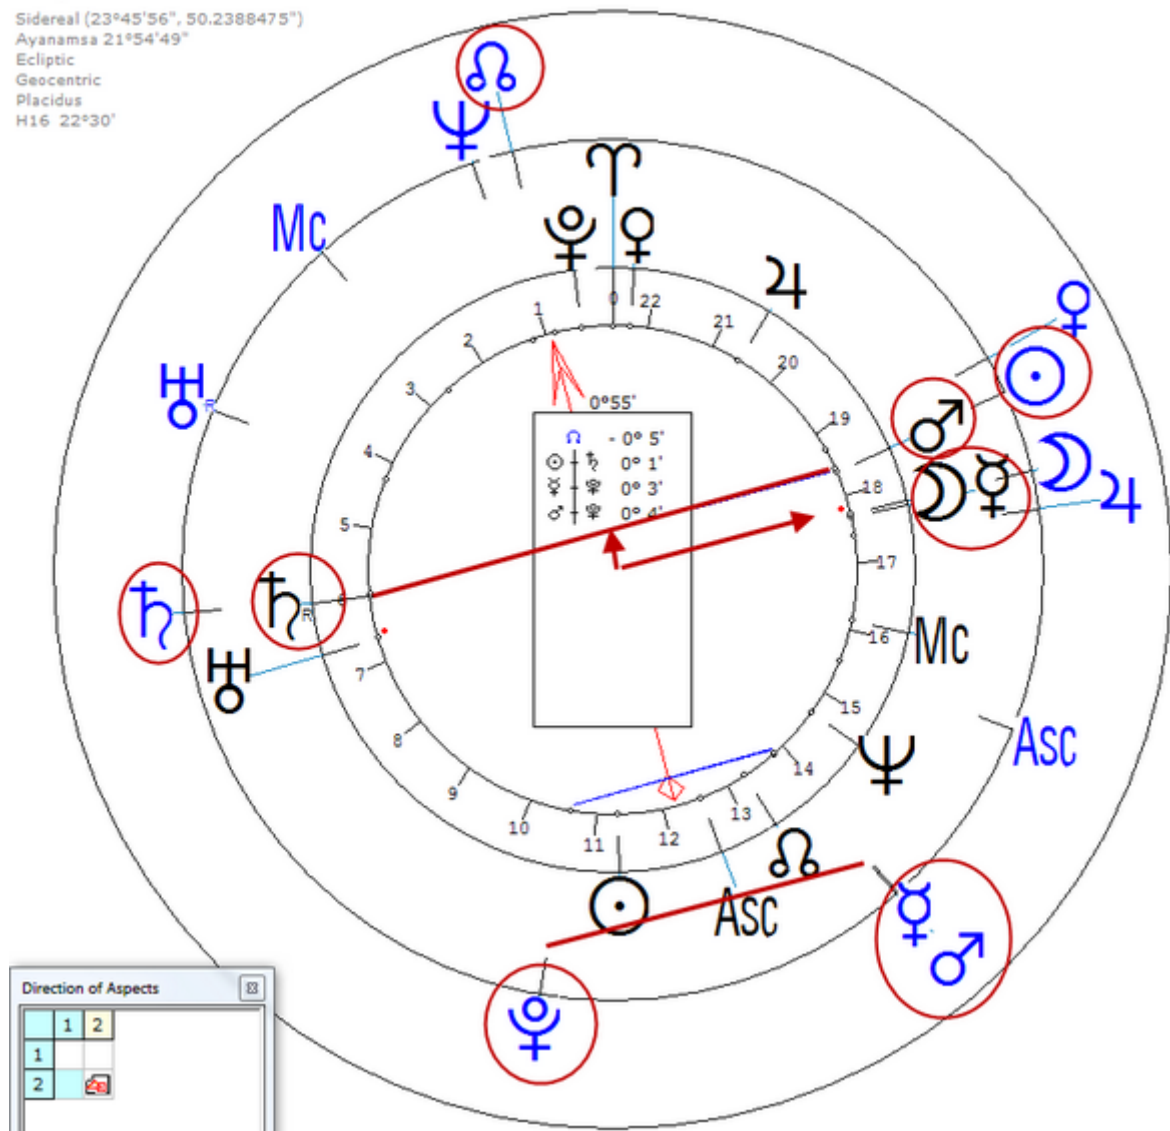

Agutte, Georgette

17 May 1867 at 03:30 (= 03:30 AM)Paris, France, 48n52, 2e20
French painter.

<https://www.astro.com/astro-databank/Agutte,_Georgette>

Death by Suicide 6 September 1922 at 12:30 AM in Chamonix Mont Blanc
(Age 55)

Lunar Return (Harmonic 16)

She has in Natal : $\sigma_n / \tau_n = \mathcal{D}_n = \mathcal{F}_n$

Lunar $\mathcal{O} = \text{Lunar } \odot / \tau = \text{Lunar } \sigma / \mathcal{F} = \sigma_n / \tau_n = \mathcal{D}_n = \mathcal{F}_n$

Agutte, Georgette
17 May 1867 Fri 3:30 (GMT+0:09:20) 48n52 2e20
Paris, France
Sidereal (23°45'56", 50.2388475")
Ayanamsa 21°54'49"
Ecliptic
Geocentric
Placidus
H16 22°30'